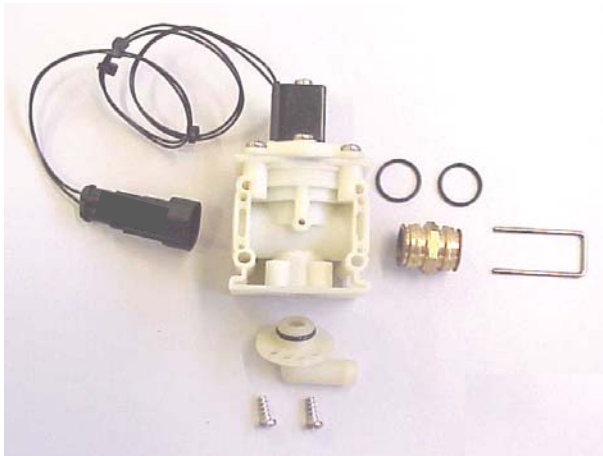

Service

Magnetventil / *solenoid valve*
96648000